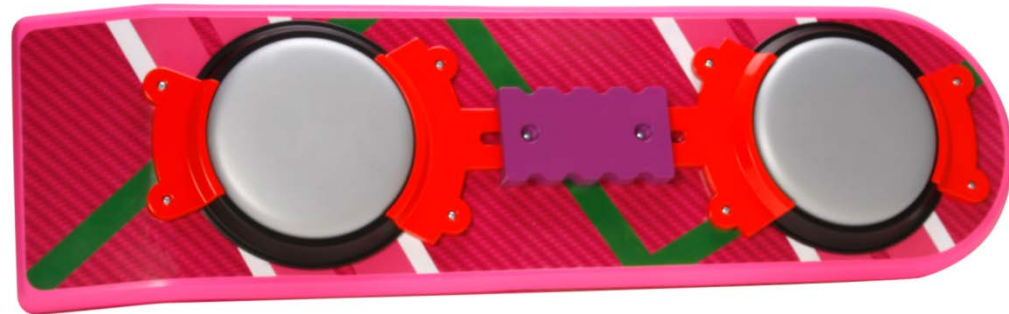

Hoverboard Auction!

- Signed by Michael J. Fox
- All proceeds go to the MJF Foundation
- Hoverboardauctions.com
- Bidding open now! Good luck!