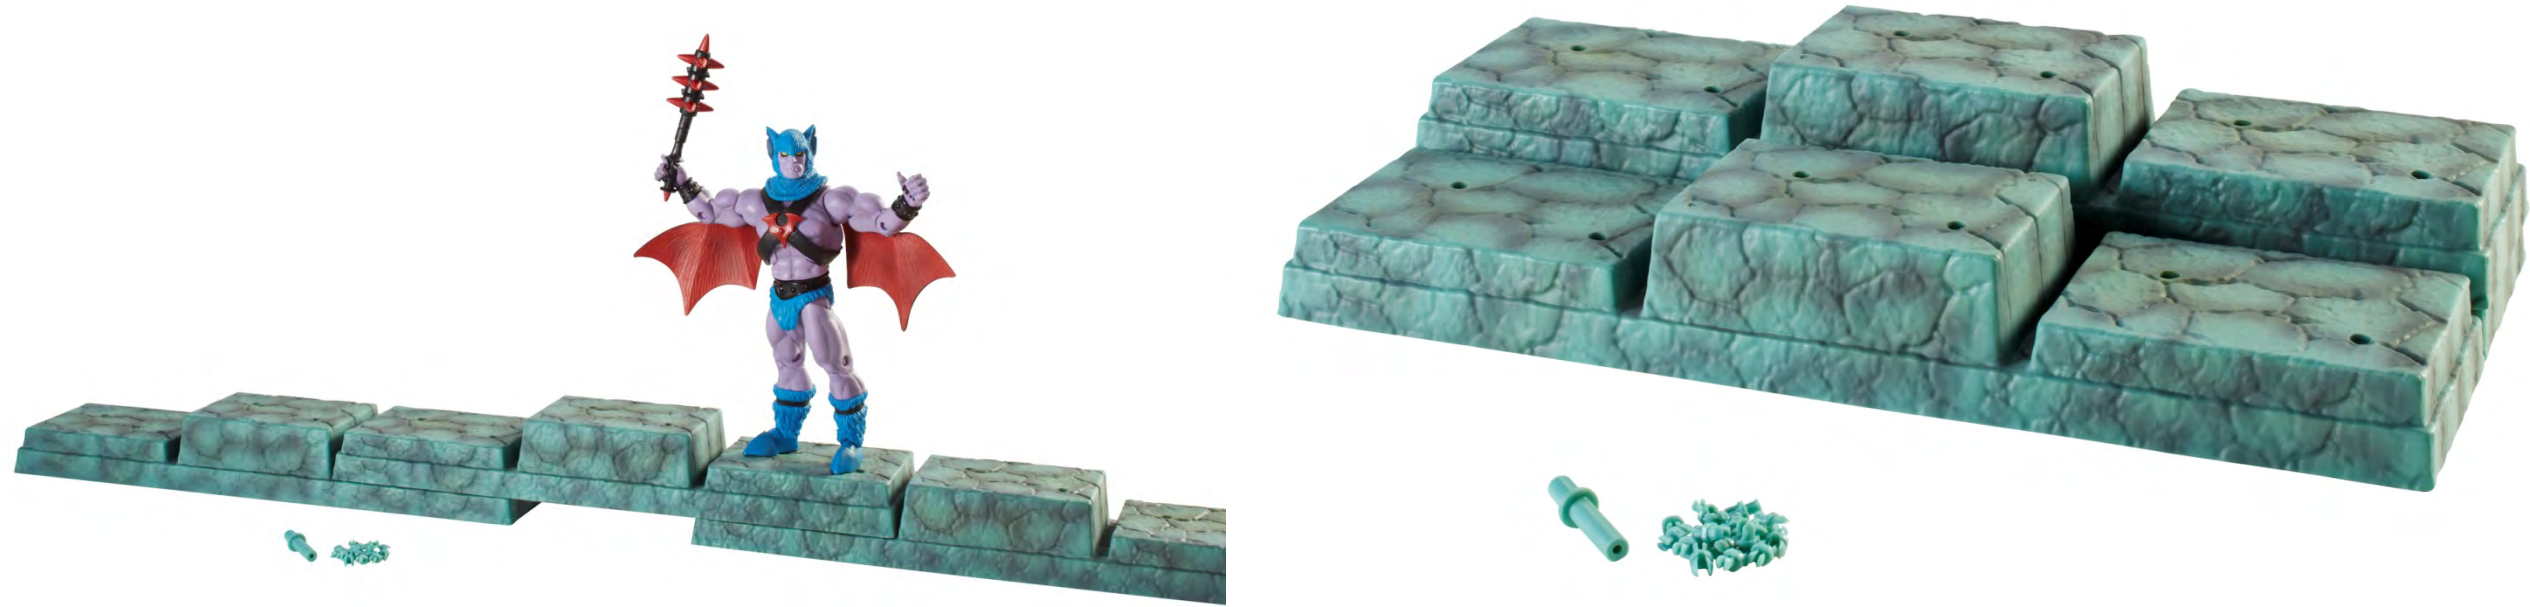

Stackable Stands

Final product shown.